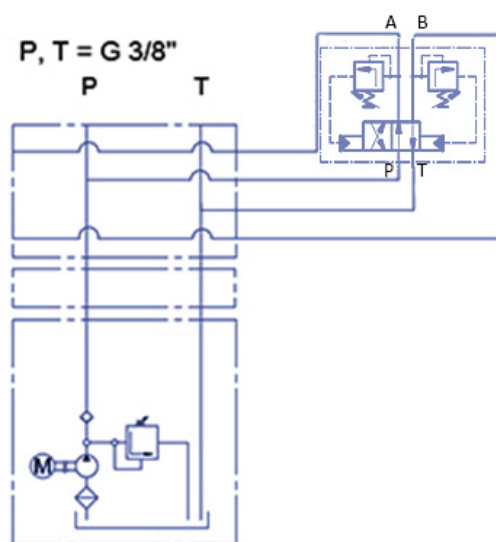

20575

[mm]

Šifra / Code		20575
El.napetost / Voltage	[V]	380
Moč motorja / Motor power	[kW]	4
Max. Tlak / Max. Pressure	[bar]	120
Pretok črpalke / Pump flow	[cc]	8,0
Prostornina rezervoarja / Oil tank capacity	[l]	40
Pretok agregata / Flow of power pack	[lit/min]	12
Vrtljaji / Speed	[vrt/min]	1500

VEZALNA SHEMA:

380V