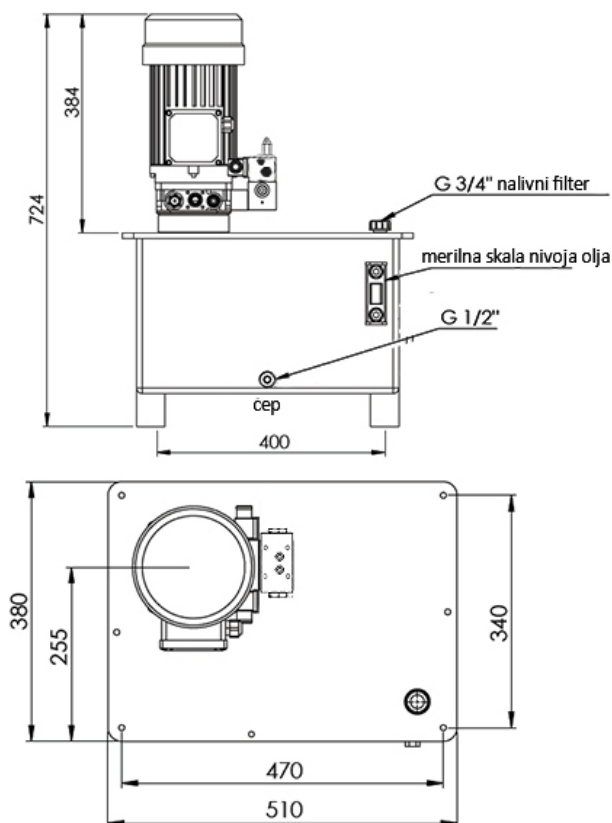

20575

[mm]

Šifra / Code		20575
El.napetost / Voltage	[V]	380
Moč motorja / Motor power	[kW]	4
Max. Tlak / Max. Pressure	[bar]	120
Pretok črpalke / Pump flow	[cc]	8,0
Prostornina rezervoarja / Oil tank capacity	[l]	40
Pretok agregata / Flow of power pack	[lit/min]	12
Vrtljaji / Speed	[vrt/min]	1500

VEZALNA SHEMA:

380V